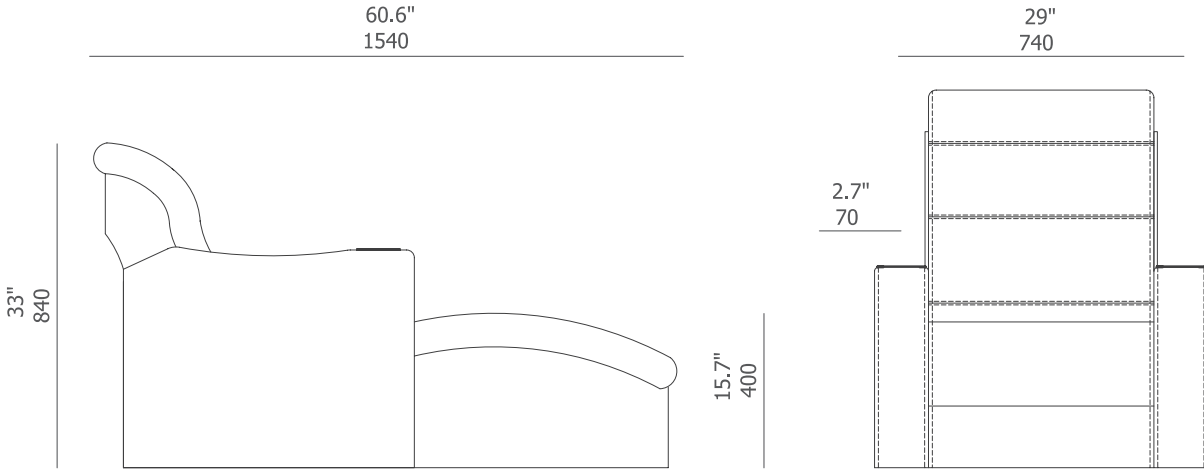

EVA

Sophisticated yet simple with clean lines and shape that contours to the human body. The EVA is designed for personal comfort and is a representation of ultimate relaxation.

EVA DIMENSIONS

OPTIONS & ACCESSORIES:

Square L.E.D number

Embroidery

Rectangular seat numbering

Built-in cupholder

Dual USB port

Smart swivel table with built-in cupholder

SERIES
SEATING

P +1-800-729-1190
E info@seriesseating.com
SERIESSEATING.COM