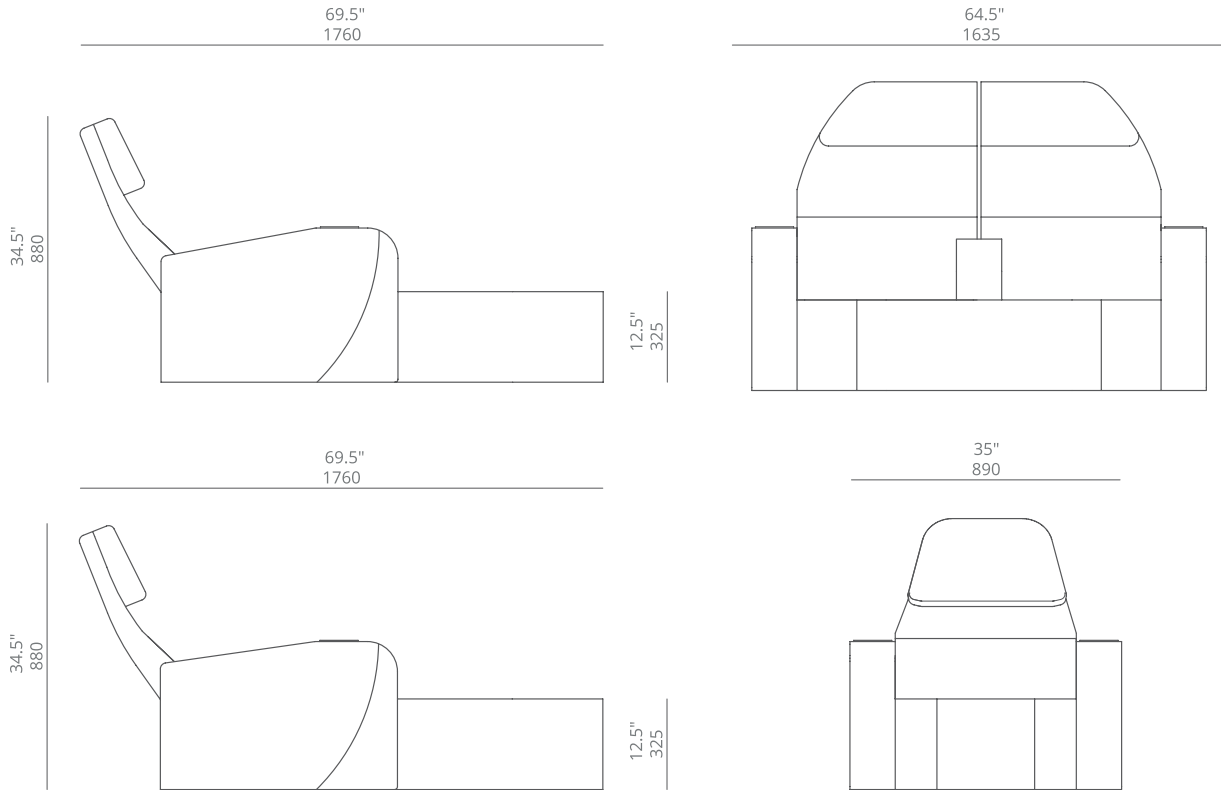

# LUX

Luxuriously spacious, giving you the freedom to relax in any position you desire, with a unique head and backrest design that provides extra support. It has an optional built-in motorized backrest, allowing you to adjust to your preferred comfort level. The LUX is truly a grand gesture fit for any VIP guests.

# LUX DIMENSIONS

## OPTIONS & ACCESSORIES:

Square L.E.D number

Embroidery

Dual USB ports

Motorized backrest

Cupholder

Smart swivel table with built-in cupholder