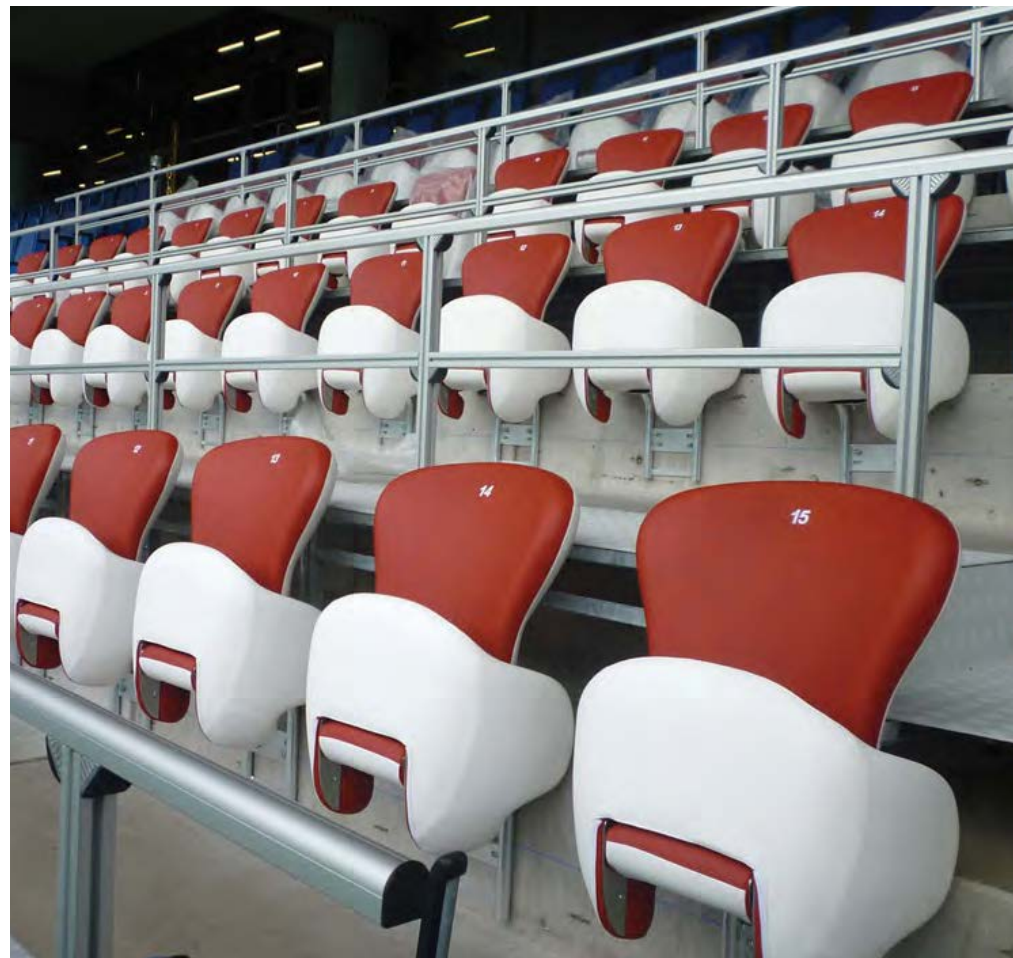

FR, ANTIBES

Project: Azur Arena Antibes, France
Quantity: 4,670 seats

Model: NEST-M

RED BULL ARENA

DE, LEIPZIG

Project: Red Bull Arena, Leipzig, Germany
Home of RB Leipzig
Quantity: 375 VIP seats

Model: NEST-XLK
Photos: © Eheim Möbel