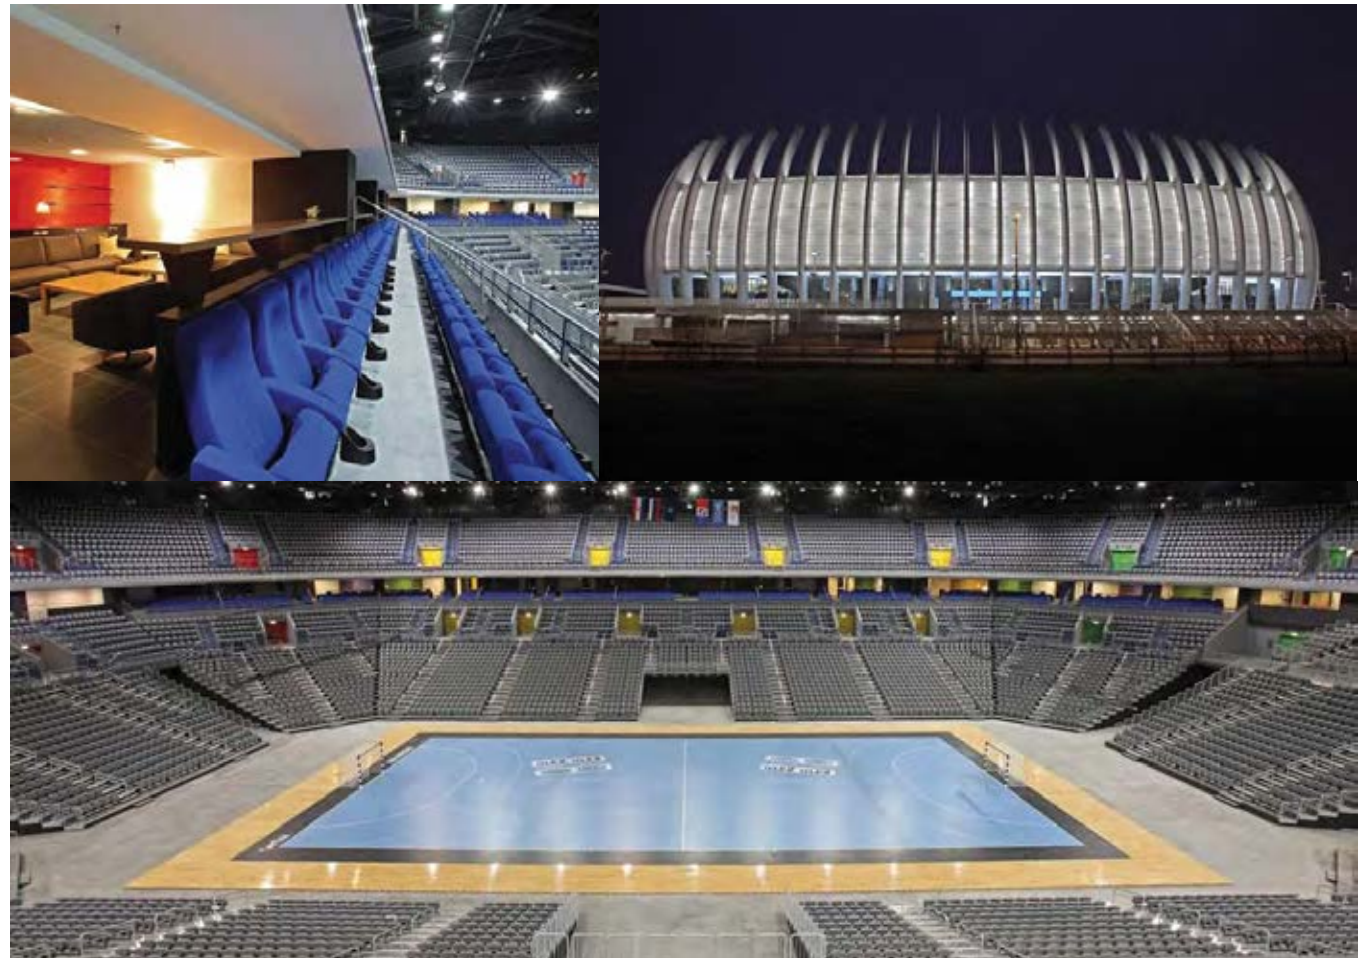

Project: Arena Zagreb, Croatia
Quantity: 14,450 seats,

Model: NEST-M

Photos: © INGRA & © Waagner-Biro