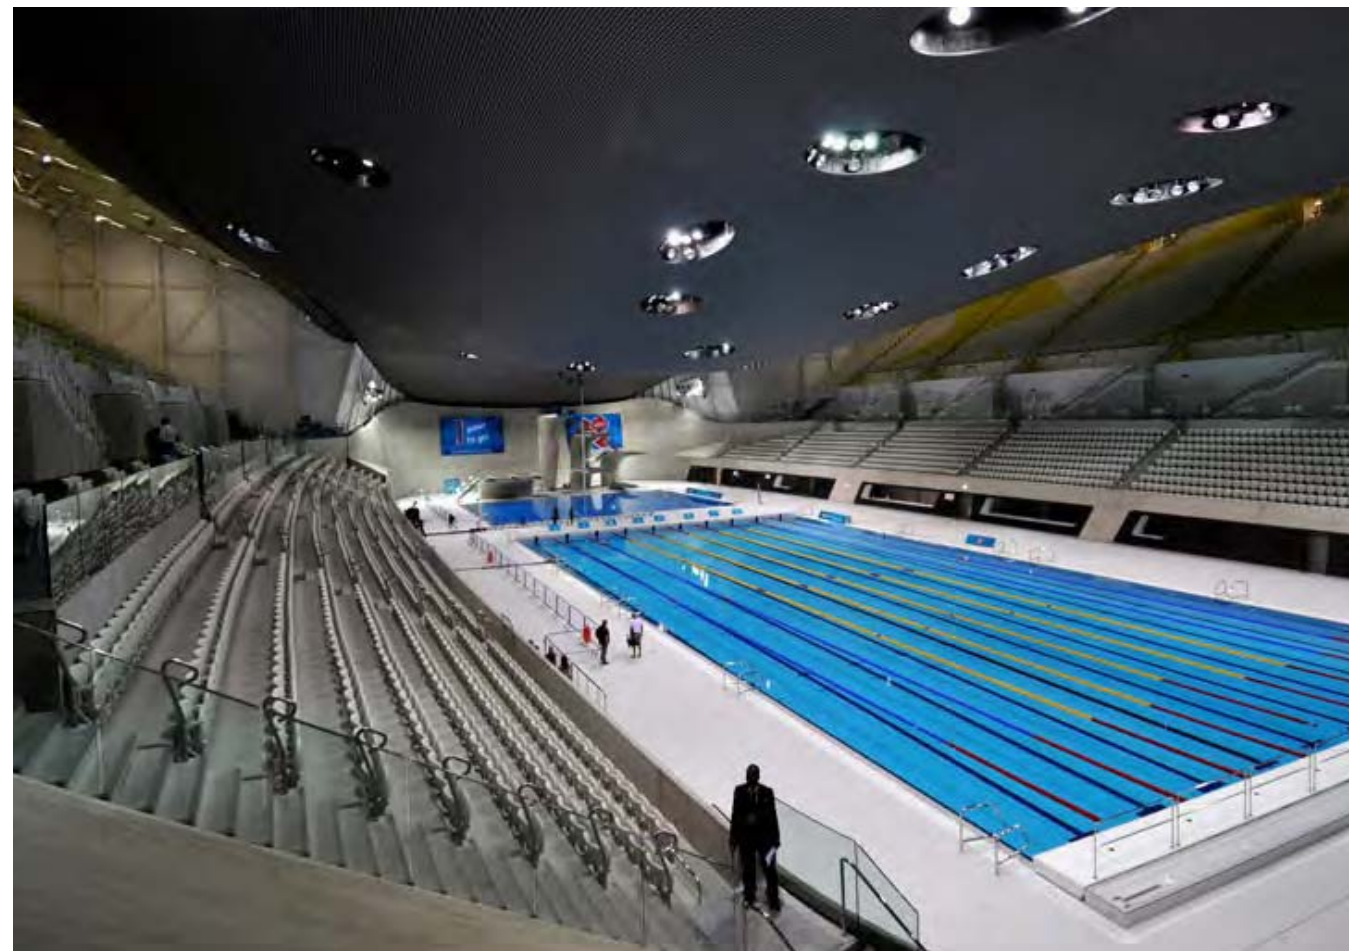

AQUATIC CENTRE

UK, LONDON

Project: London Aquatic Centre, UK
Quantity: 2,692 seats

Model: NEST-M (Beam Mounted)