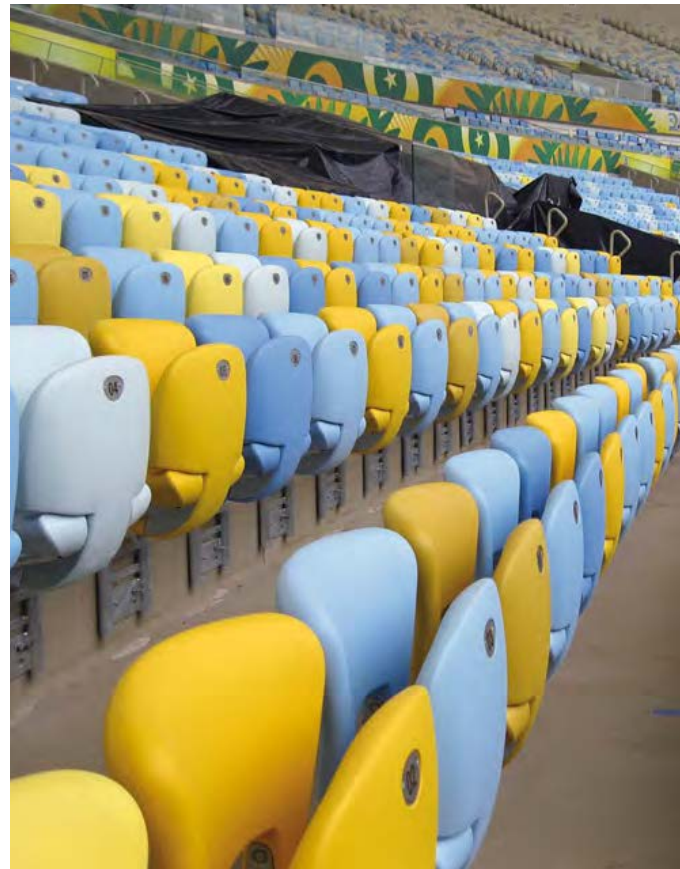

NEST
INSTALLATION SPOTLIGHTS

MARACANA STADIUM

BR, RIO DE JANEIRO

Project: Maracana Stadium, Rio de Janeiro, Brasil
Quantity: 75.461 seats

Model: NEST-M

Photos: © giroflex-forma

ES, BILBAO

Project: Estadio San Mames Barria, Spain
Home of Athletic Club Bilbao