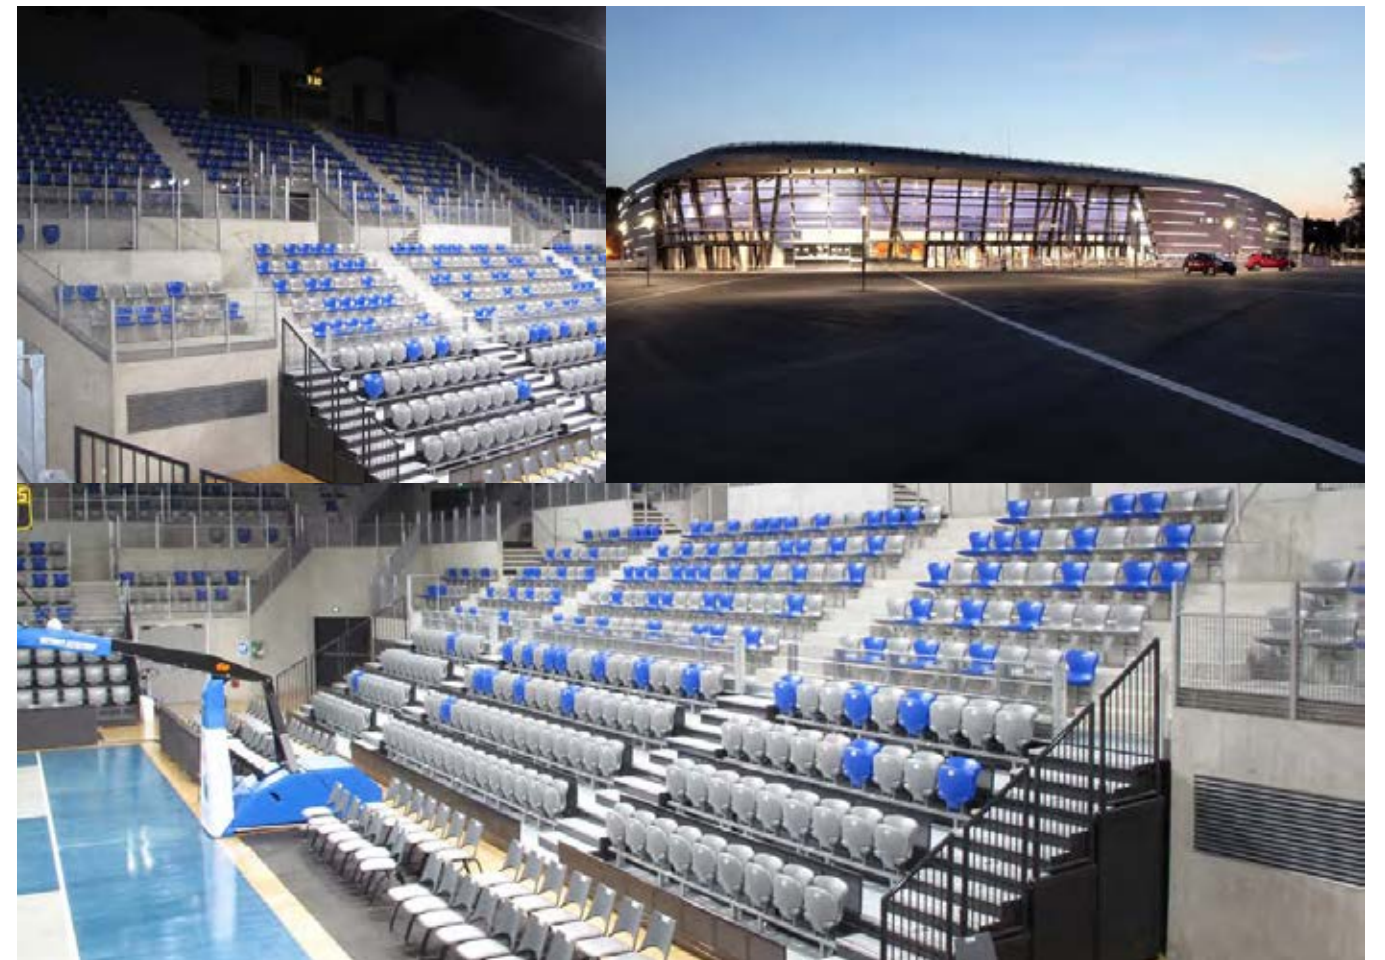

FR, ANTIBES

Project: Azur Arena Antibes, France
Quantity: 4,670 seats

Model: NEST-M

RED BULL ARENA

DE, LEIPZIG

Project: Red Bull Arena, Leipzig, Germany
Home of RB Leipzig
Quantity: 375 VIP seats

Model: NEST-XLK
Photos: © Eheim Möbel