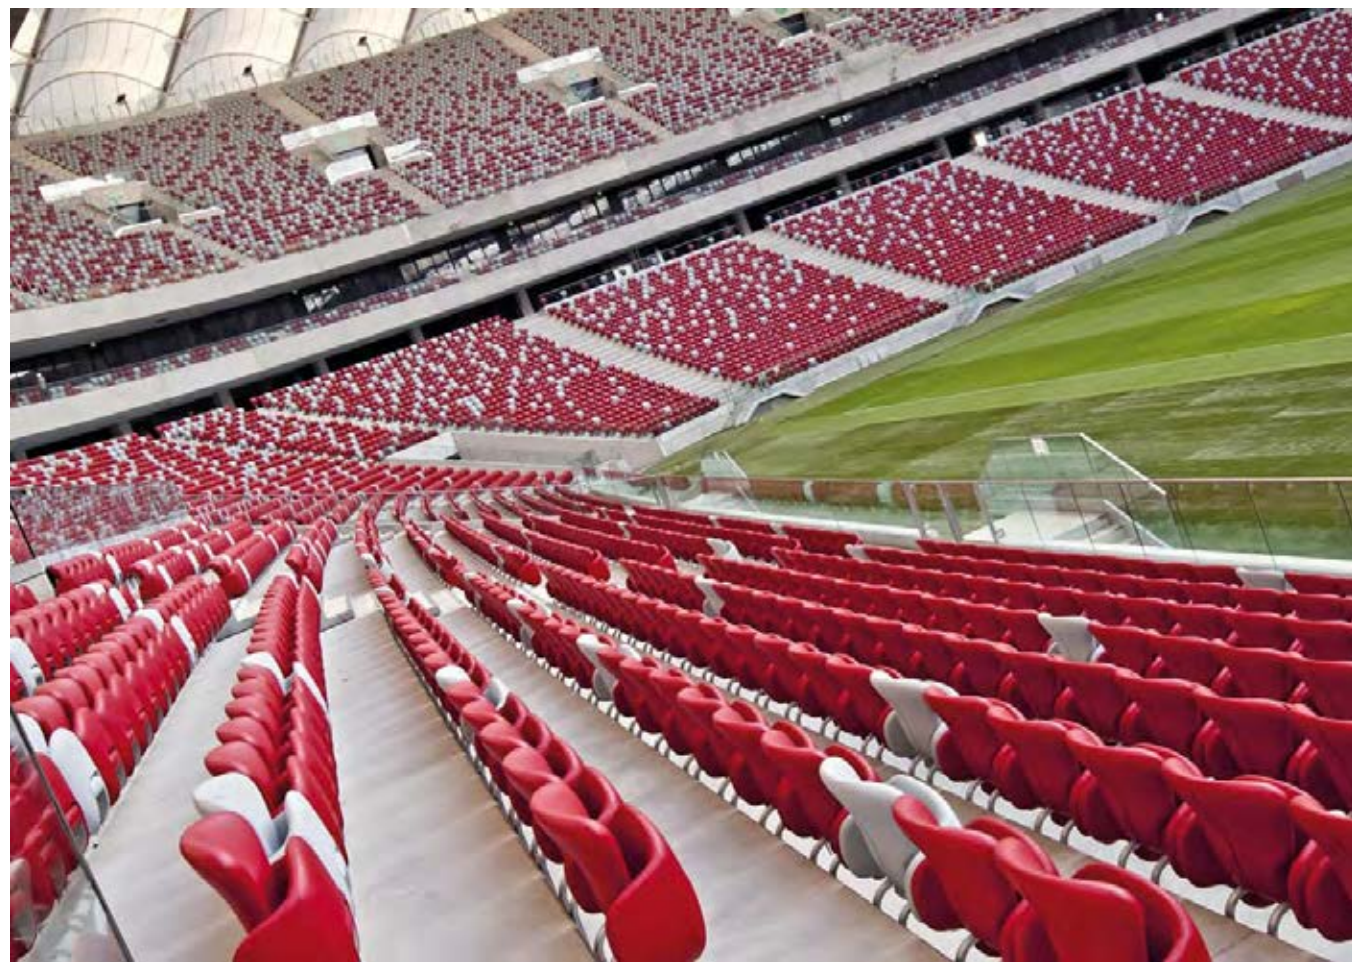

NATIONAL STADIUM

PL, WARSAW

Project: National Stadium, Warsaw, Poland
Quantity: 58.373 seats

Model: NEST: M, L, LK, XLK

Photos: © Forum Seating
© Charles03 – Dreamstime