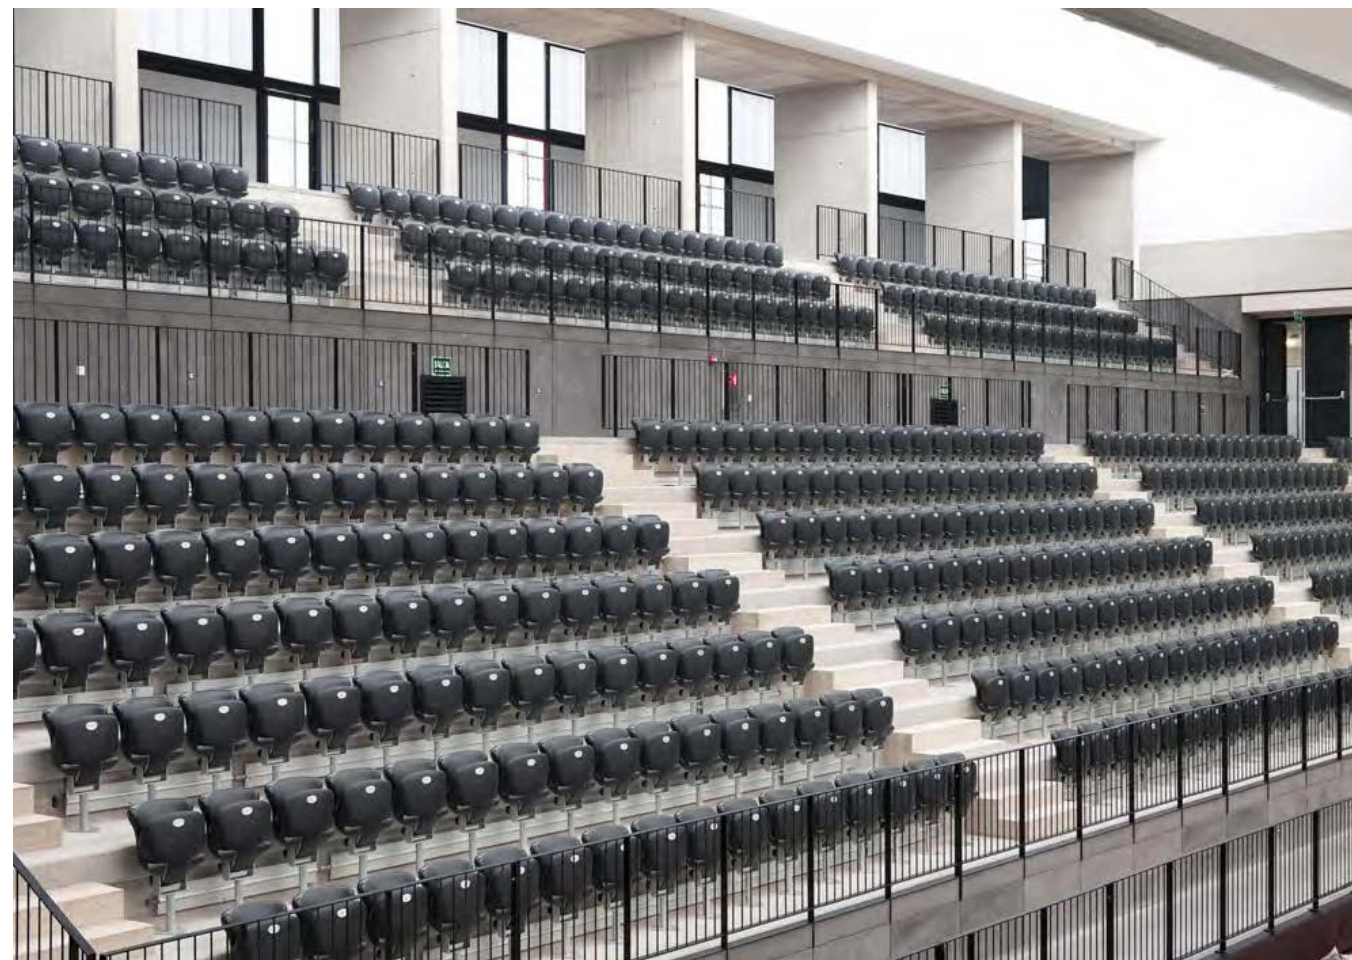

CENTRO DE TECNIFICACION

ES, VILLAREAL

Project: Centro de Tecnificación de Villareal, Spain
Quantity: 2.860 seats

Model: NEST-M

Photos: © Kontorstil