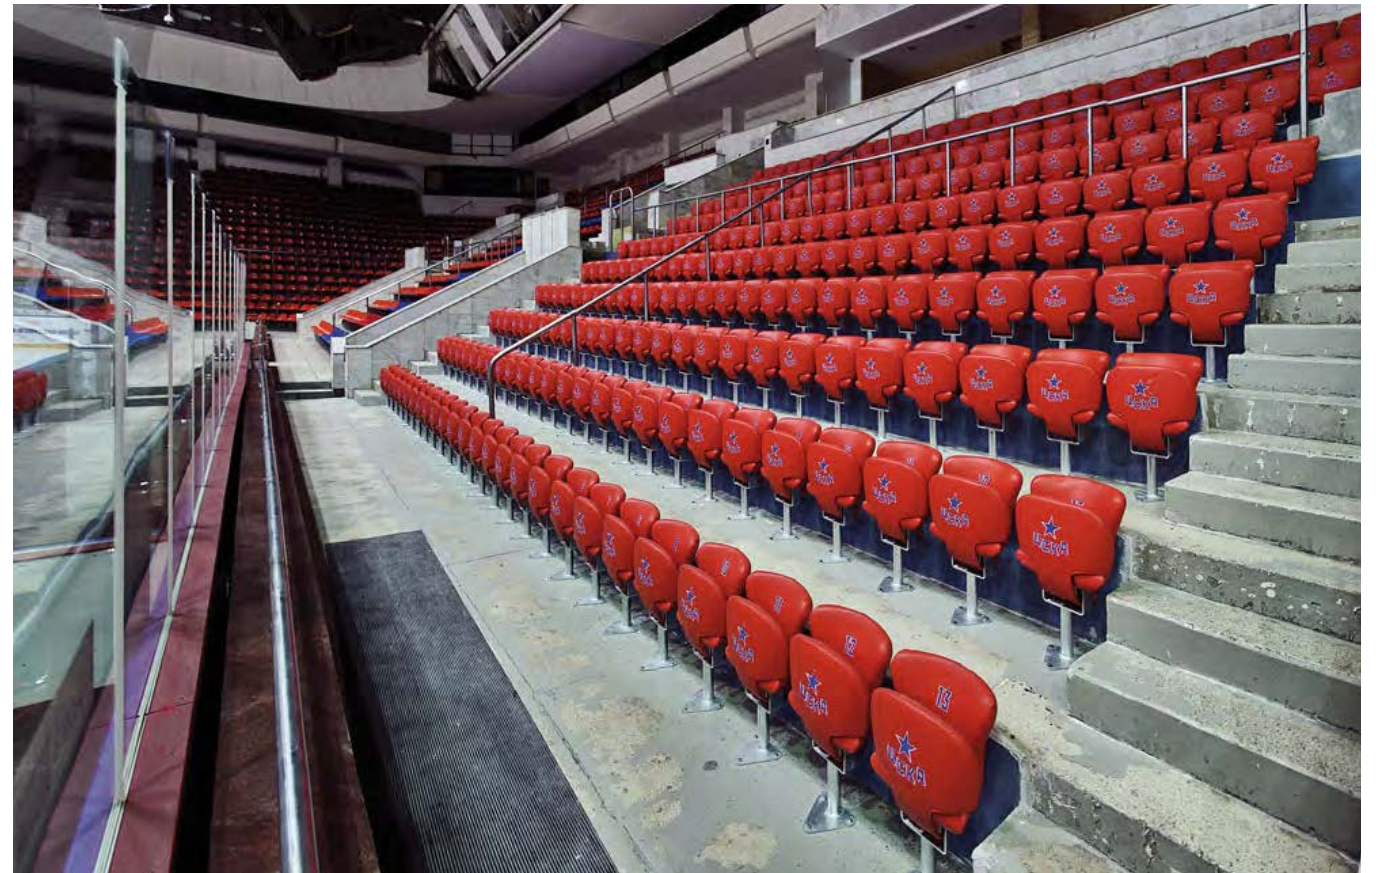

CSKA ARENA

RU, MOSCOW

Project: CSKA Arena, Moscow, Russia
Quantity: 320 seats

Model: NEST-M