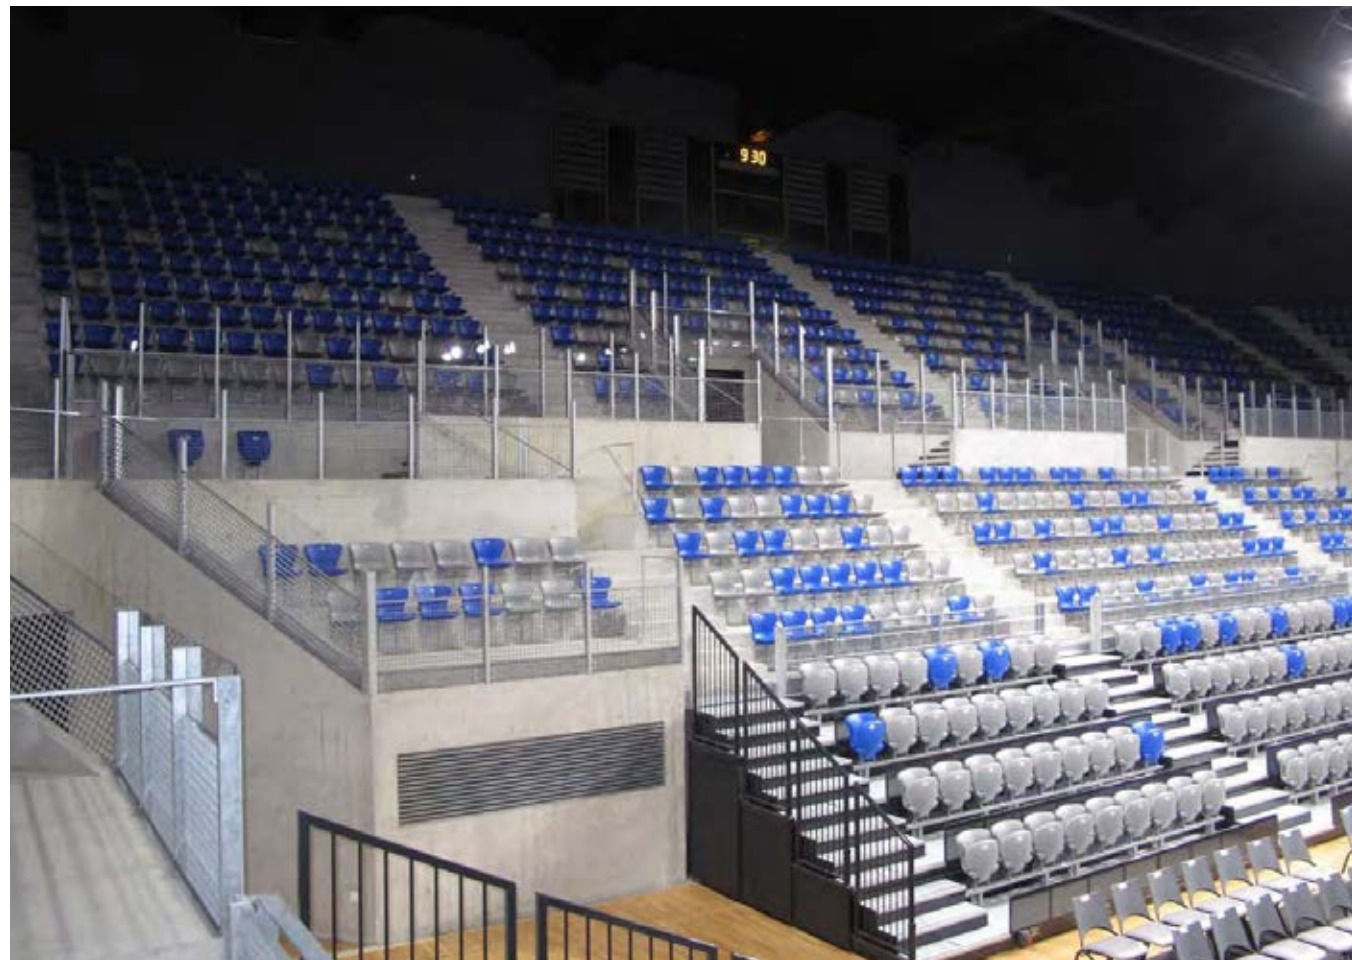

FR, ANTIBES

Project: Azur Arena Antibes, France
Quantity: 4,670 seats

Model: NEST-M

RED BULL ARENA

DE, LEIPZIG

Project: Red Bull Arena, Leipzig, Germany
Home of RB Leipzig
Quantity: 375 VIP seats

Model: NEST-XLK
Photos: © Eheim Möbel