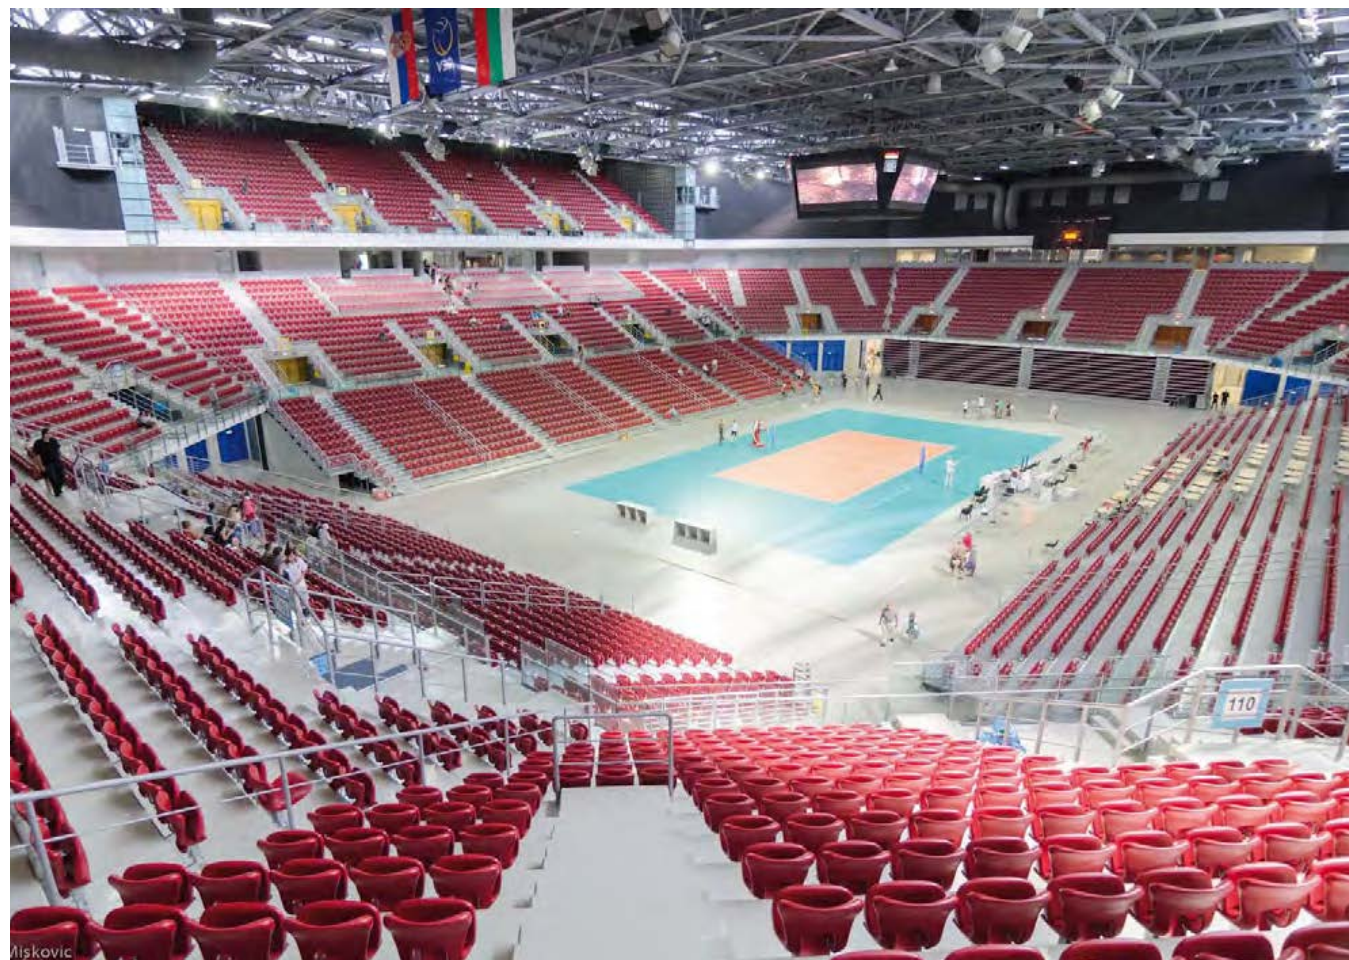

FR, ANTIBES

Project: Azur Arena Antibes, France
Quantity: 4,670 seats

Model: NEST-M

RED BULL ARENA

DE, LEIPZIG

Project: Red Bull Arena, Leipzig, Germany
Home of RB Leipzig
Quantity: 375 VIP seats

Model: NEST-XLK
Photos: © Eheim Möbel

ARMETZ ARENA

BG, SOFIA

Project: Aarmetz Arena, Sofia, Bulgaria
Quantity: 12.316 seats

Model: NEST-M & NEST-LK

Photos: © Slobodan Miskovic & © BestSportPro

ADLER ARENA

RU, SOCHI

Project: Adler Arena, Sochi, Russia
Winter-Olympics 2014
Quantity: 7.607 seats