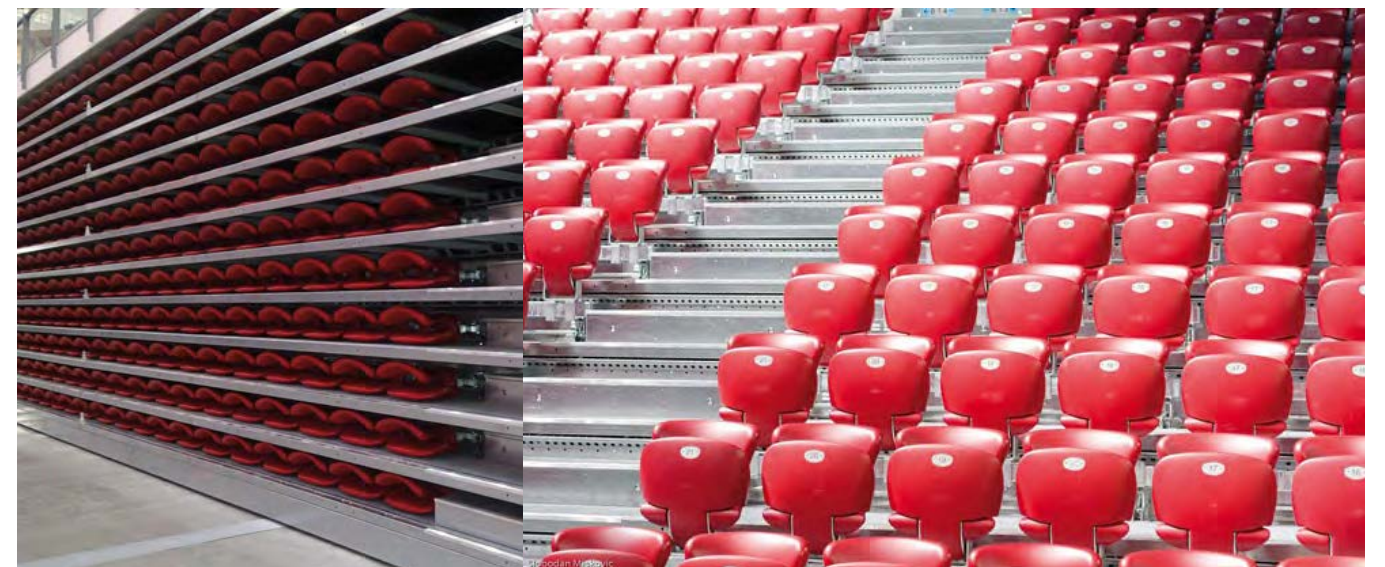

ARMETZ ARENA

BG, SOFIA

Project: Aarmetz Arena, Sofia, Bulgaria
Quantity: 12.316 seats

Model: NEST-M & NEST-LK

Photos: © Slobodan Miskovic & © BestSportPro