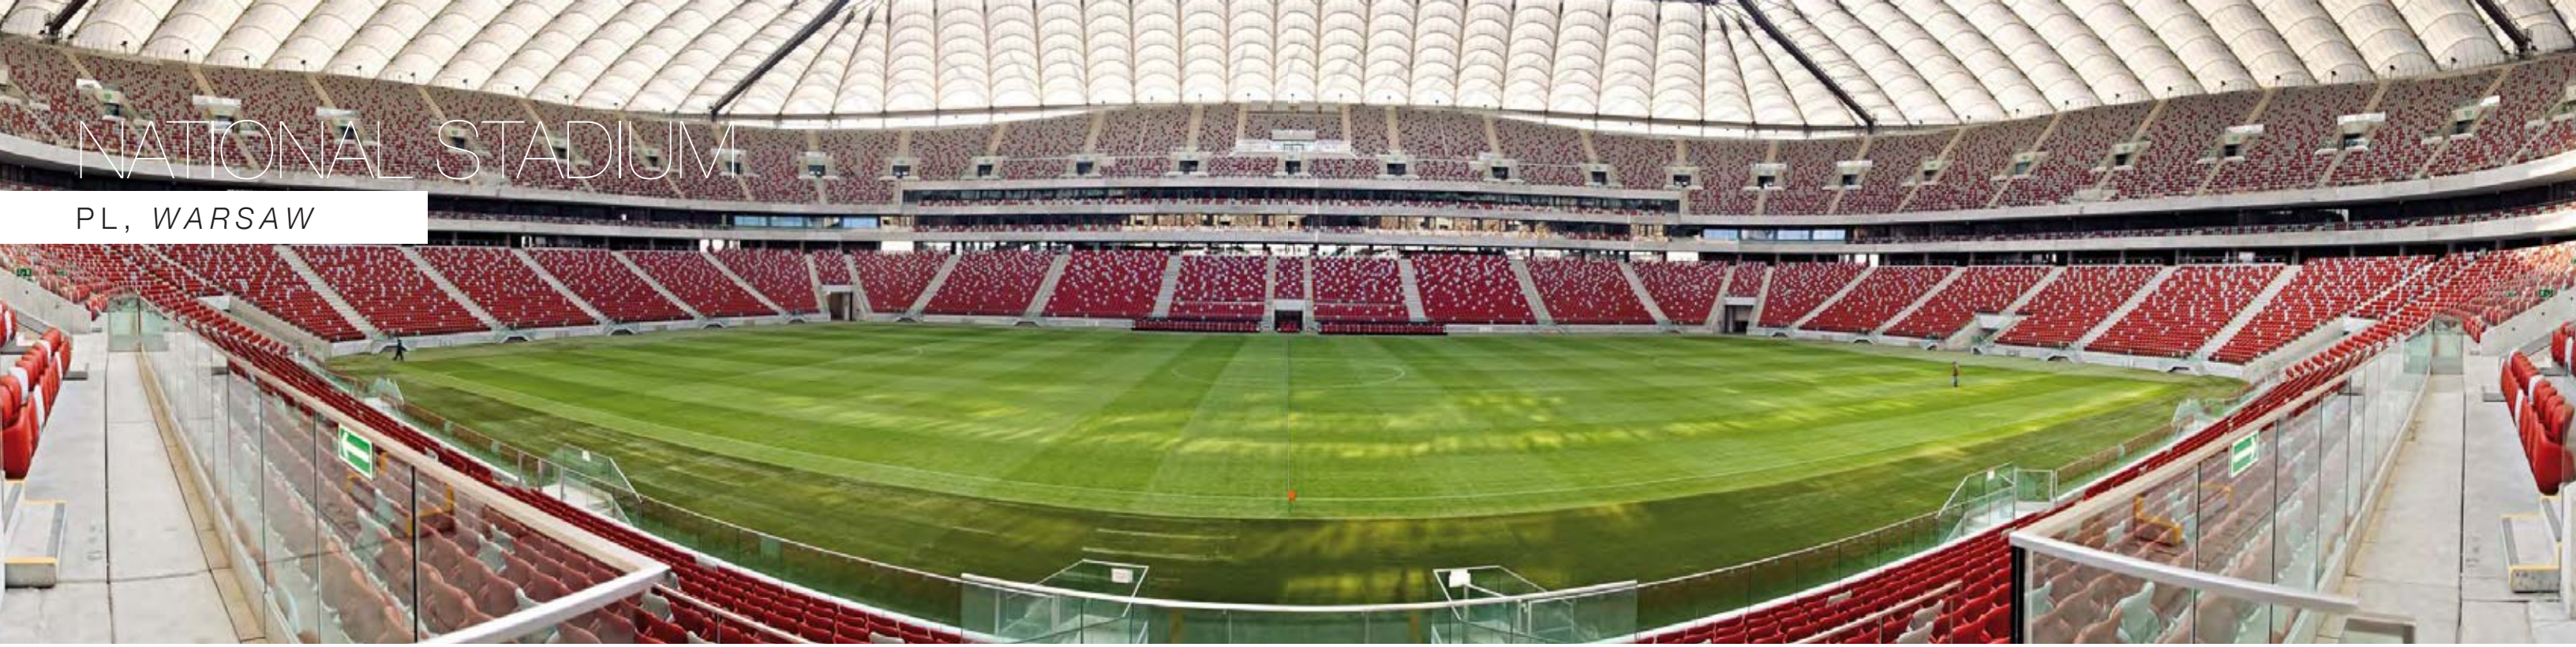

NATIONAL STADIUM

PL, WARSAW

Project: National Stadium, Warsaw, Poland
Quantity: 58.373 seats

Model: NEST: M, L, LK, XLK

Photos: © Forum Seating
© Charles03 – Dreamstime