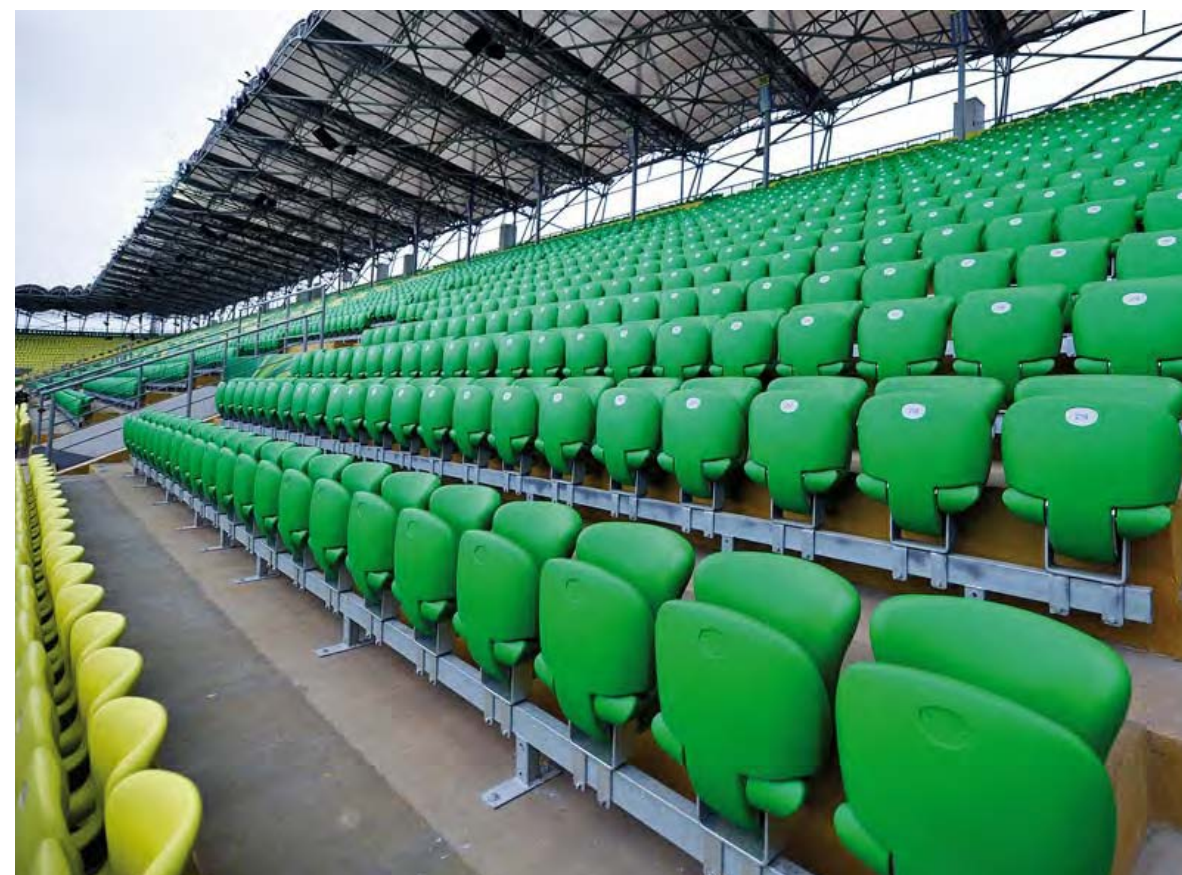

ANZHI ARENA

RU, MAKHACHKALA

Project: Anzhi Arena, Makhachkala, Dagestan
Home of FC Anzhi Makhachkala

Model: NEST-M

Quantity: 26.317 seats