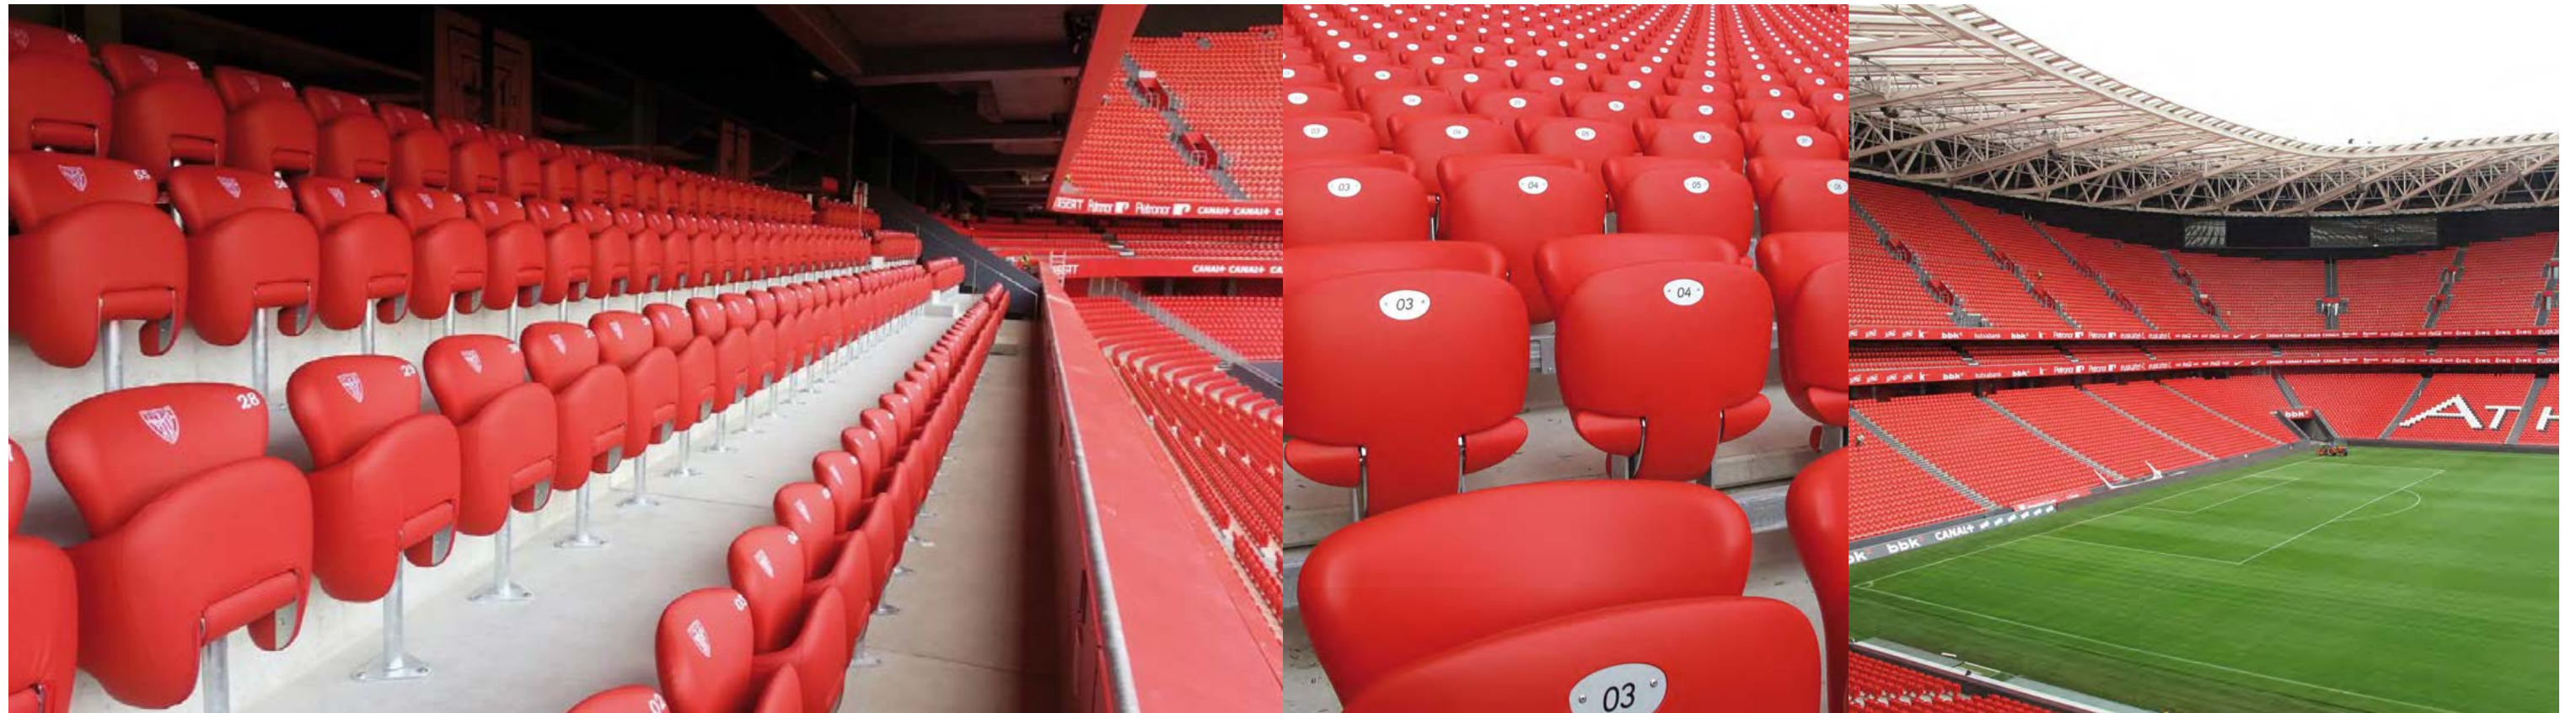

NEST
INSTALLATION SPOTLIGHTS

MARACANA STADIUM

BR, RIO DE JANEIRO

Project: Maracana Stadium, Rio de Janeiro, Brasil
Quantity: 75.461 seats

Model: NEST-M

Photos: © giroflex-forma

ES, BILBAO

Project: Estadio San Mames Barria, Spain
Home of Athletic Club Bilbao