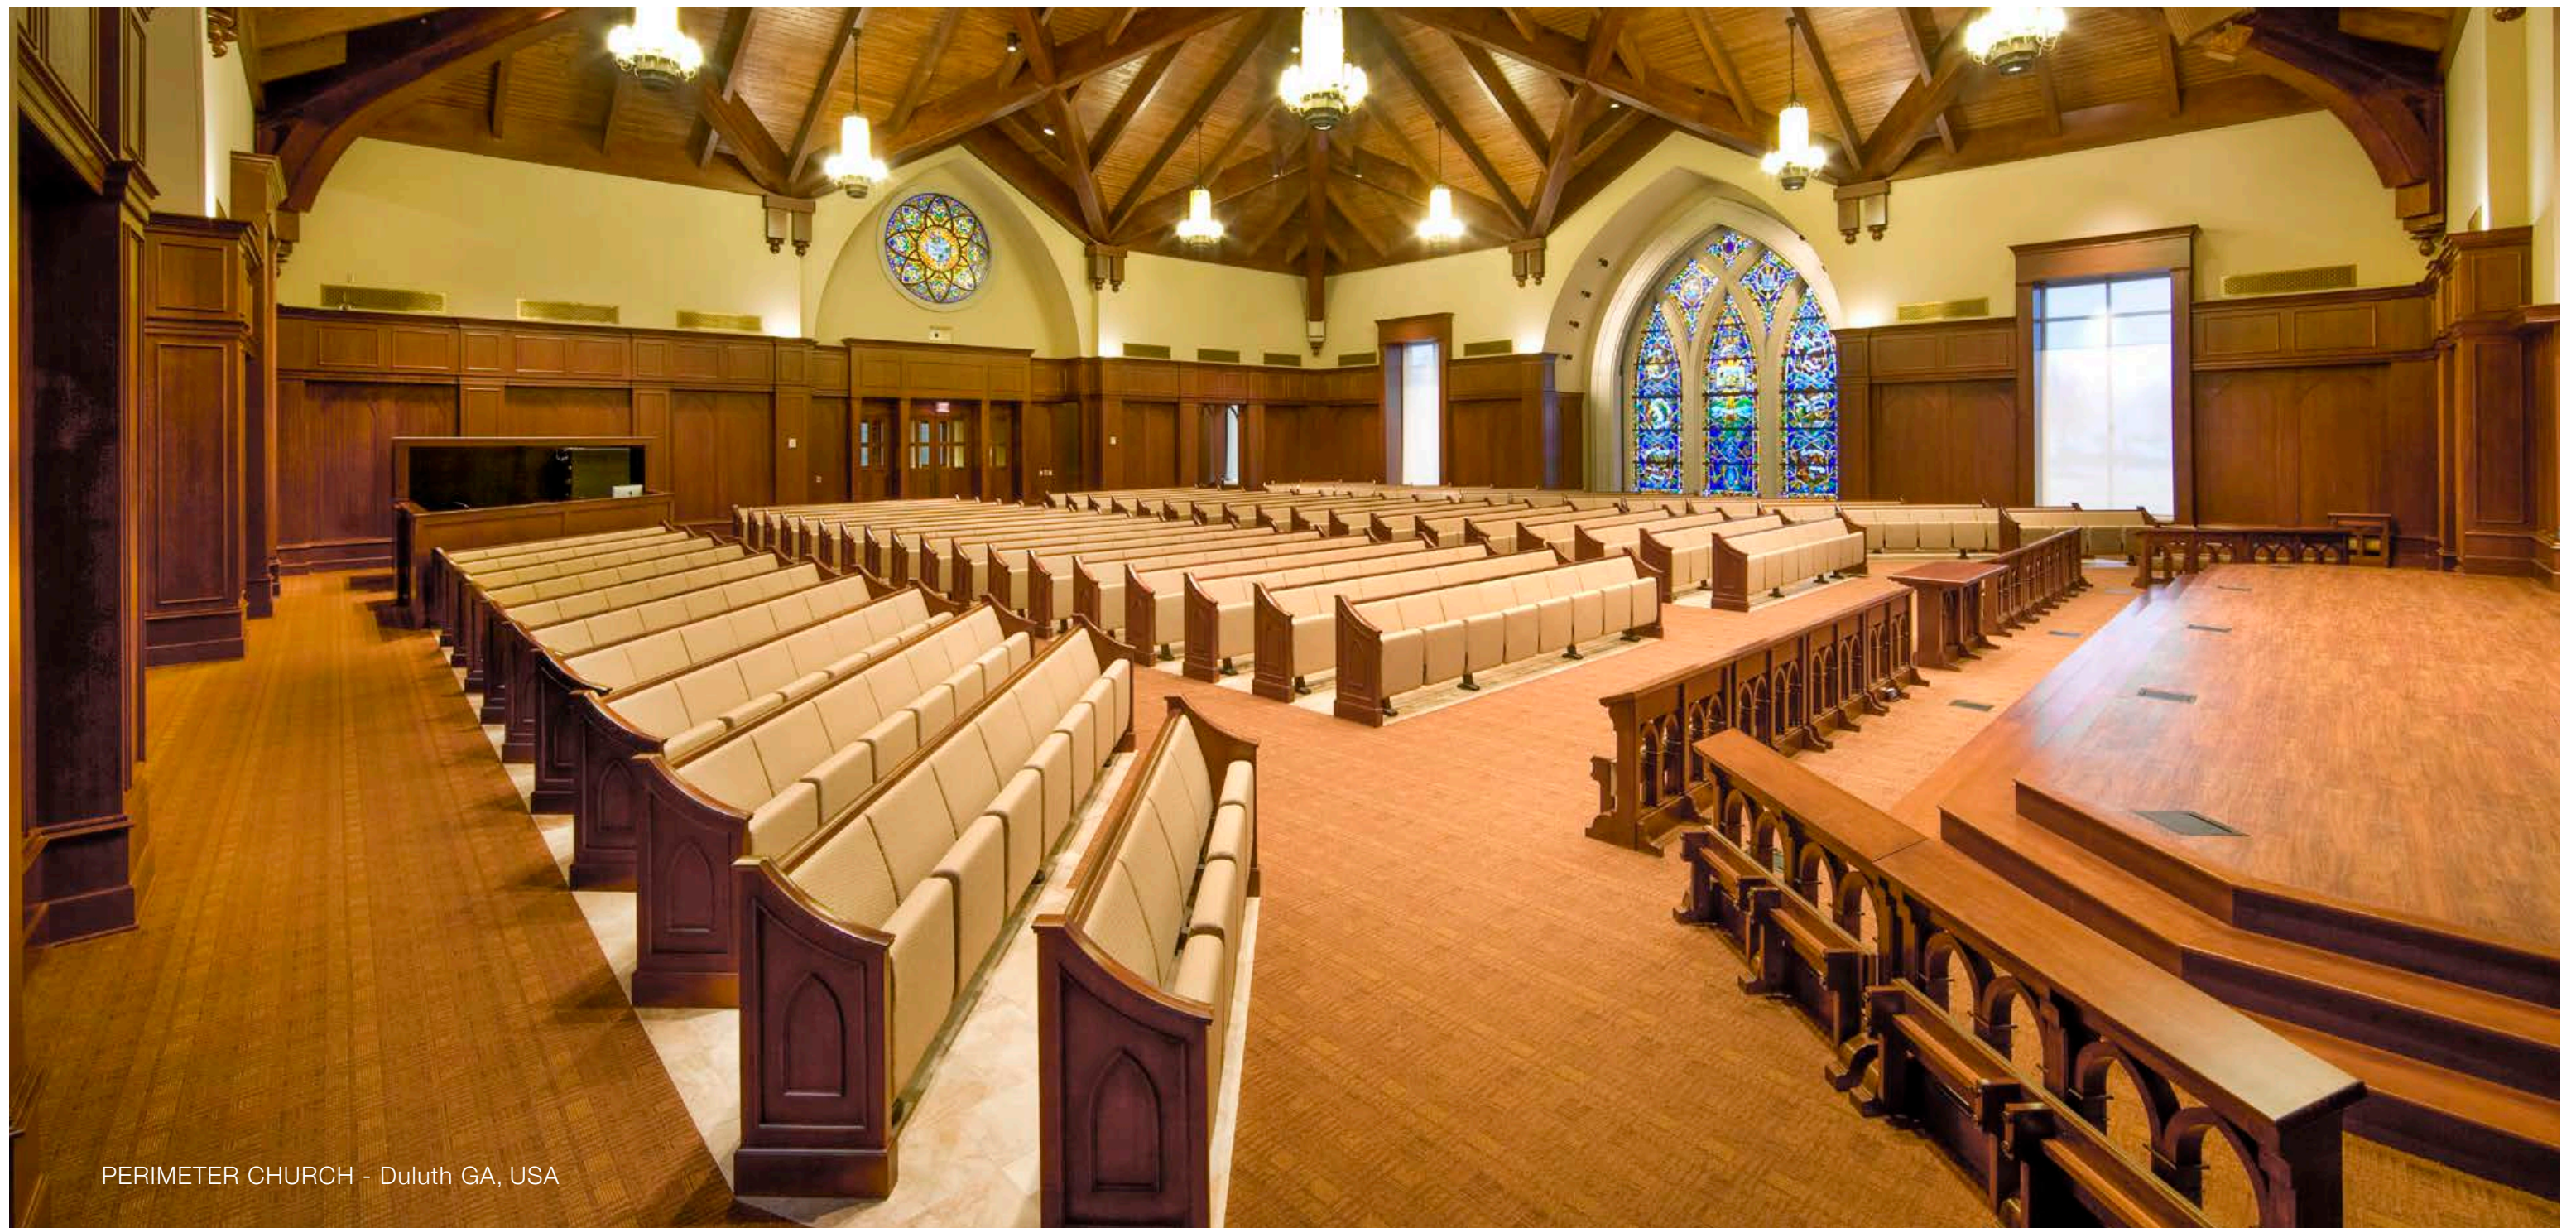

OPTIMA[®]

PERIMETER CHURCH - Duluth GA, USA

SERIES USA

Corporate Headquarters

20900 NE 30th Avenue

Suite 901

Miami, FL 33180

P 1 - 800 - 729 - 1190 | + 1 - 305 - 932 - 4626