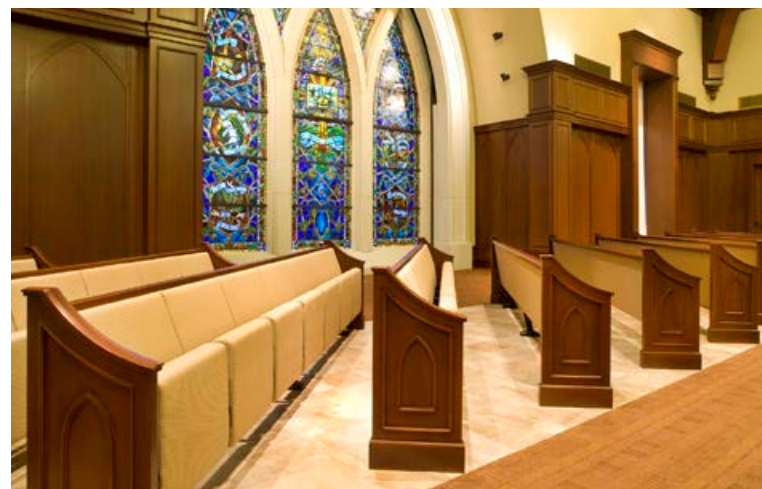

OPTIMA[®]

PERIMETER CHURCH - Duluth GA, USA

SERIES USA

Corporate Headquarters

20900 NE 30th Avenue

Suite 901

Miami, FL 33180

P 1 - 800 - 729 - 1190 | + 1 - 305 - 932 - 4626